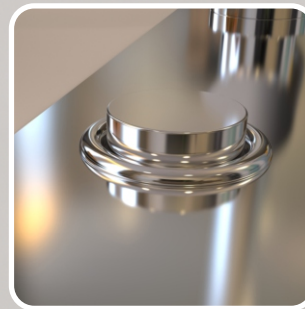

## Push Pop-Up siphon.

Push Pop-Up button and drainer plate are not only functional but with its clean lines and smooth surface they give your kitchen sink a high-end and prestigious look. To make the look of your kitchen sinks perfect we added an aesthetically hidden overflow.

# Pure Up 70

**NEW**

high quality stainless steel of 1mm thickness provides strength and stability of the kitchen sink

bowl radius 15 and bowl depth 195 mm offers much more space

flat(S) and flush(F) mounting make the kitchen sink design minimalistic and clean

# Push Pop-Up siphon

Get the functionality and elegance of your kitchen sink WITH JUST A PUSH OF A BUTTON.

automatic

magnetic drainer cover

easy management

open

closed